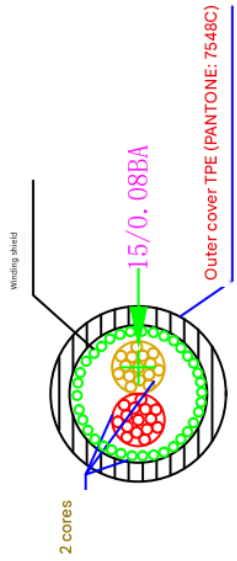

M3 screw

300 ± 20

∅2.00 ± 0.1

LEMO 3P Connectors

Viewed from the welding end

- 1-pin ground wire screen wire
- 2-pin signal line white line
- 3-pin signal line red line

Viewed from the welding end

- Pin 1 Signal line red line
- Pin 2 Signal line white line
- 3-pin ground wire screen wire

2 cores

Winding shield

15/0.08BA

Outer cover TPE (PANTONE: 7548C)