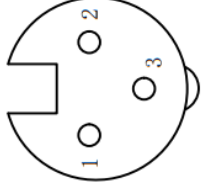

M3 screw

300 ± 20

∅2.00 ± 0.1

LEMO 3P Connectors

Viewed from the welding end

- 1-pin ground wire screen wire
- 2-pin signal line white line
- 3-pin signal line red line

Viewed from the welding end

- Pin 1 Signal line red line
- Pin 2 Signal line white line
- 3-pin ground wire screen wire

2 cores

Winding shield

15/0.08BA

Outer cover TPE (PANTONE: 7548C)